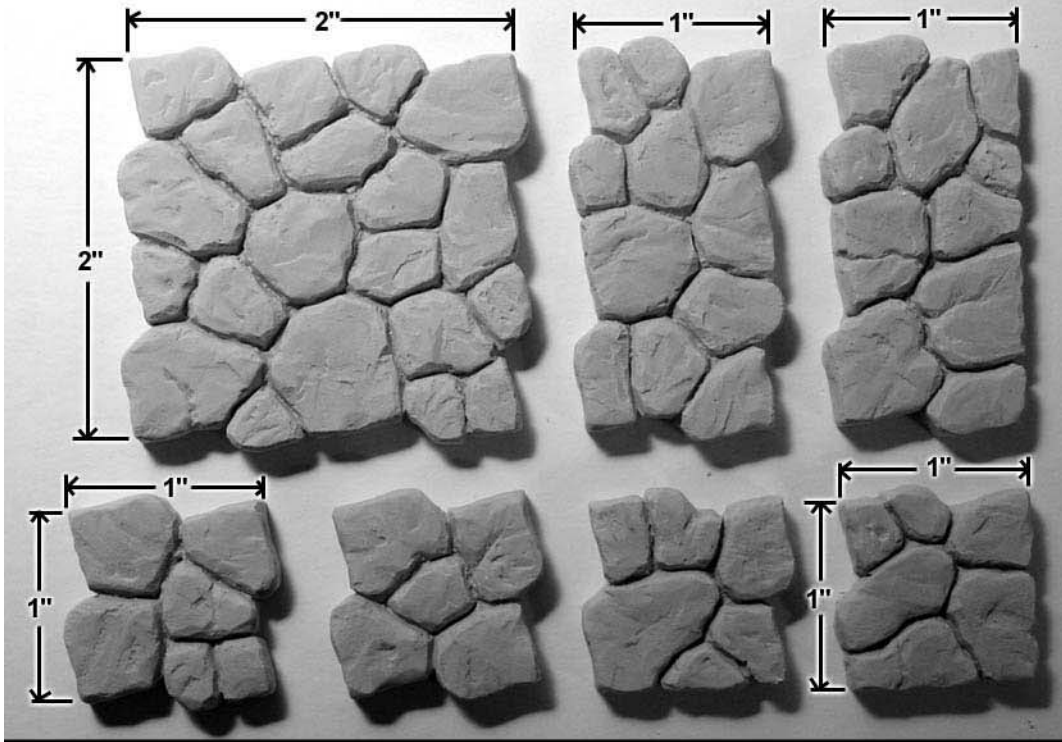

Mold #211 Pieces All blocks are 1/4" thick. Blocks shown actual size.

Detail of assembled and painted floor section.