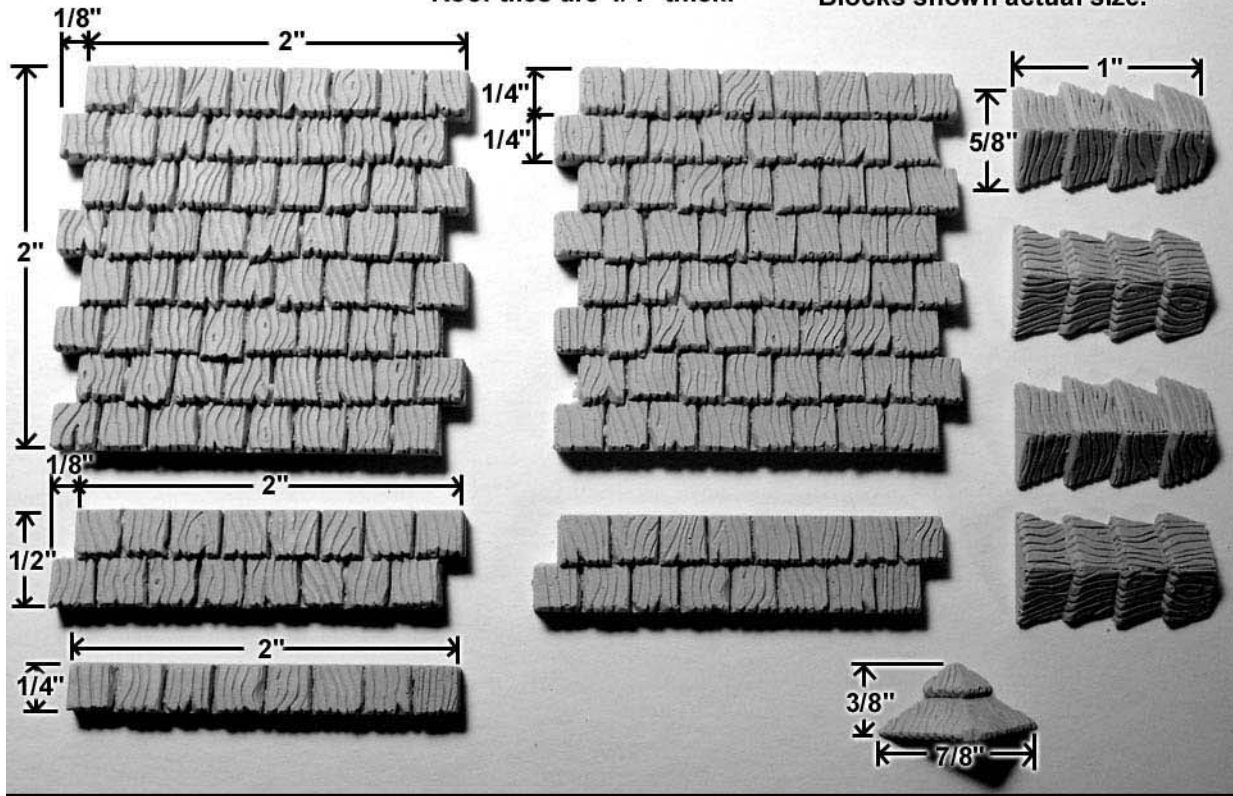

Mold #240 Pieces

Roof tiles are 1/4" thick.

Blocks shown actual size.

Detail of assembled roof shown actual size.