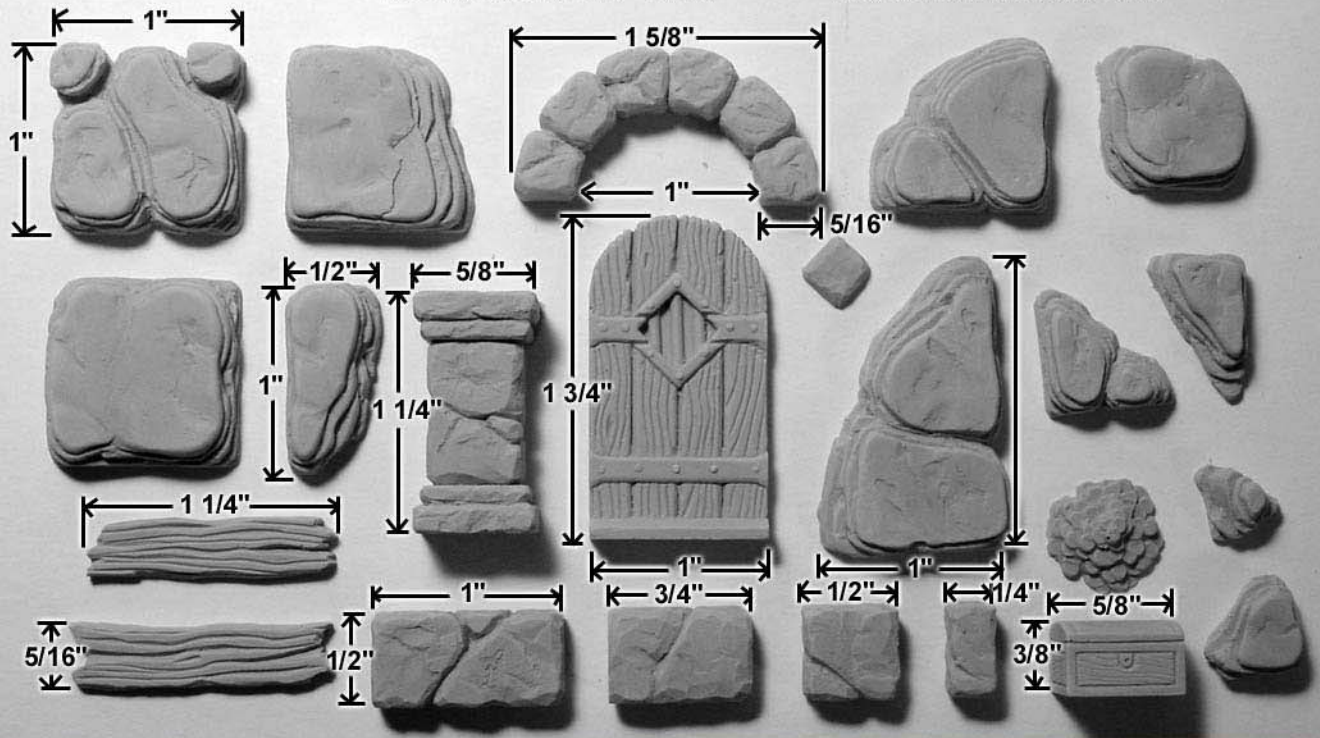

# Mold #282 Pieces

Most blocks are 1/4" thick.

Blocks shown actual size.

Detail of assembled and painted pieces.