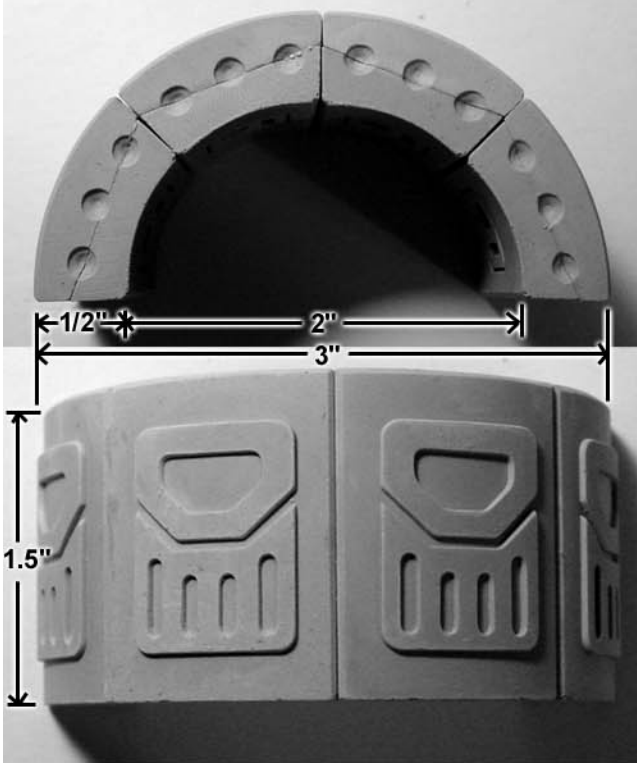

# Mold #303 Pieces

These blocks are 1/4" thick. Blocks shown actual size.

These two blocks fit together to make a curved wall section.

These blocks are of various thickness.

# Detail of Assembled Pieces

Assembled pieces shown actual size.

2" outside diameter