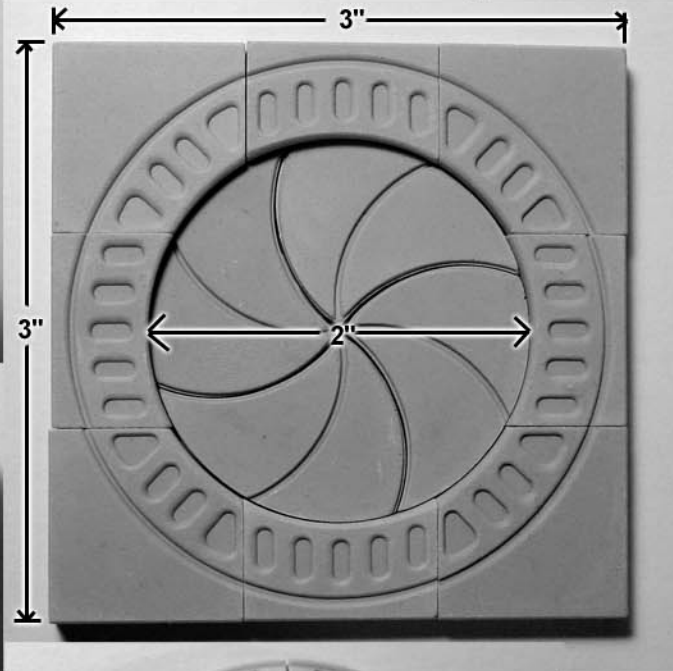

# Mold #303 Pieces

These blocks are 1/4" thick. Blocks shown actual size.

These two blocks fit together to make a curved wall section.

These blocks are of various thickness.

# Detail of Assembled Pieces

Assembled pieces shown actual size.

2" outside diameter