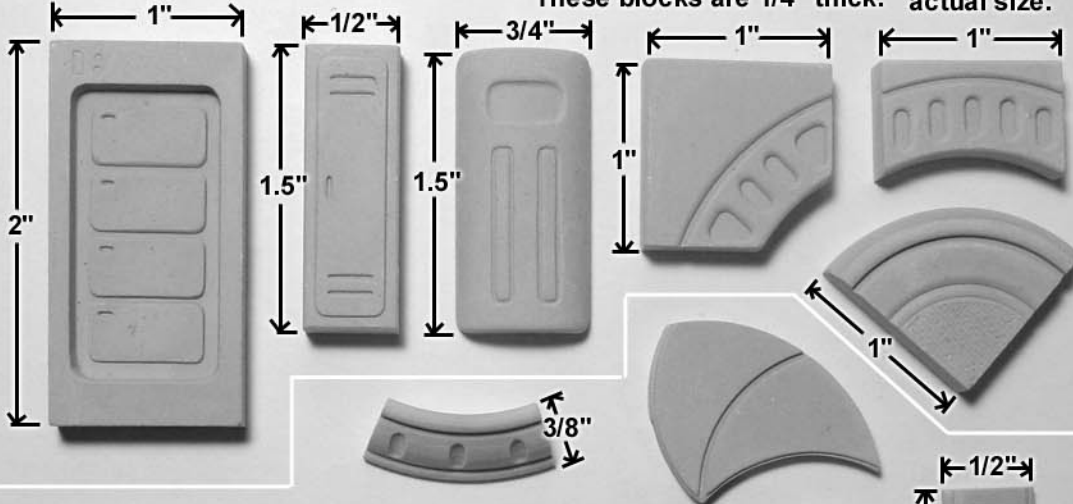

# Mold #303 Pieces

These blocks are 1/4" thick. Blocks shown actual size.

These two blocks fit together to make a curved wall section.

These blocks are of various thickness.

# Detail of Assembled Pieces

Assembled pieces shown actual size.

2" outside diameter