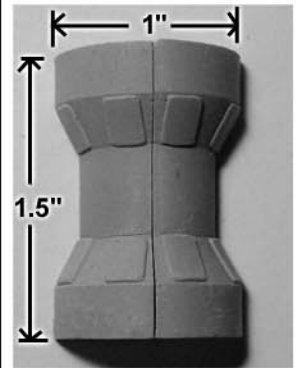

# Mold #303 Pieces

These blocks are 1/4" thick. Blocks shown actual size.

These two blocks fit together to make a curved wall section.

These blocks are of various thickness.

# Detail of Assembled Pieces

Assembled pieces shown actual size.

2" outside diameter