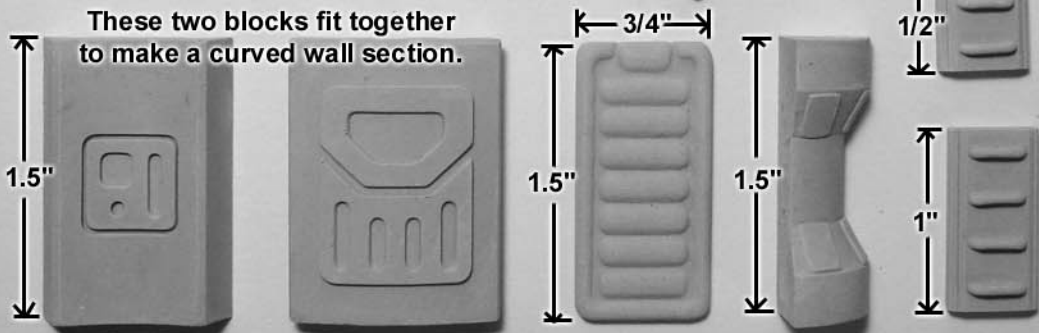

# Mold #303 Pieces

These blocks are 1/4" thick. Blocks shown actual size.

These two blocks fit together to make a curved wall section.

These blocks are of various thickness.

# Detail of Assembled Pieces

Assembled pieces shown actual size.

2" outside diameter