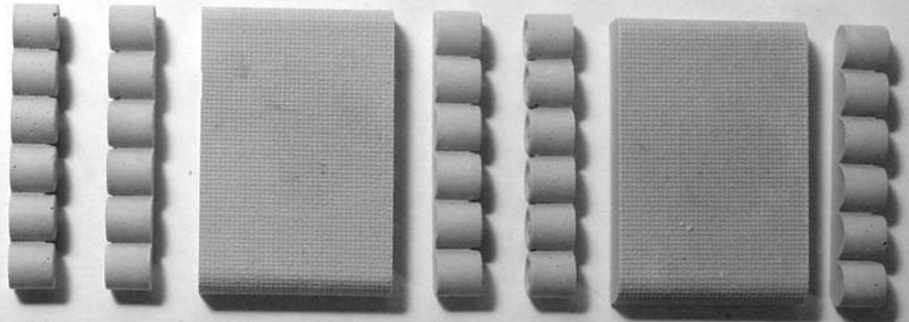

### Mold #420 Pieces

All blocks are 1/4" thick.

Blocks shown actual size.

Assembled tiles are 1.5" square.

### Detail of assembled and painted tiles.