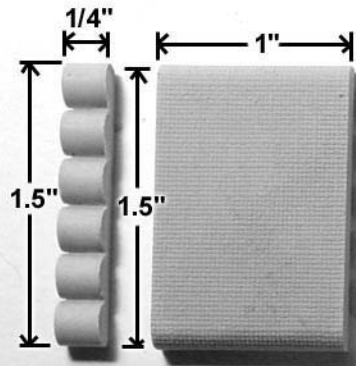

### Mold #420 Pieces

All blocks are 1/4" thick.

Blocks shown actual size.

Assembled tiles are 1.5" square.

### Detail of assembled and painted tiles.