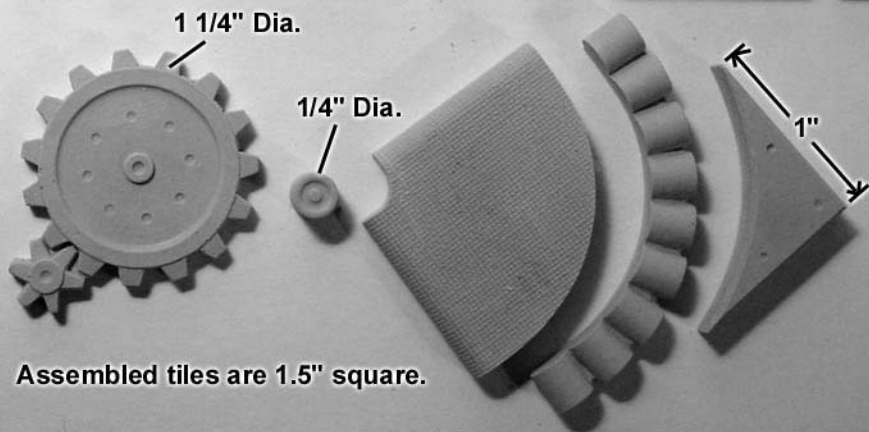

### Mold #420 Pieces

All blocks are 1/4" thick.

Blocks shown actual size.

Assembled tiles are 1.5" square.

### Detail of assembled and painted tiles.