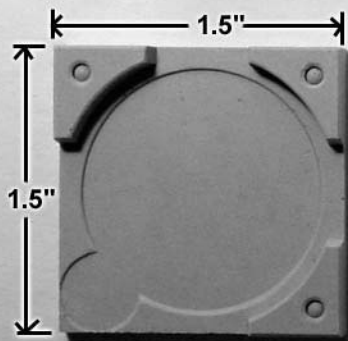

### Mold #420 Pieces

All blocks are 1/4" thick.

Blocks shown actual size.

Assembled tiles are 1.5" square.

### Detail of assembled and painted tiles.