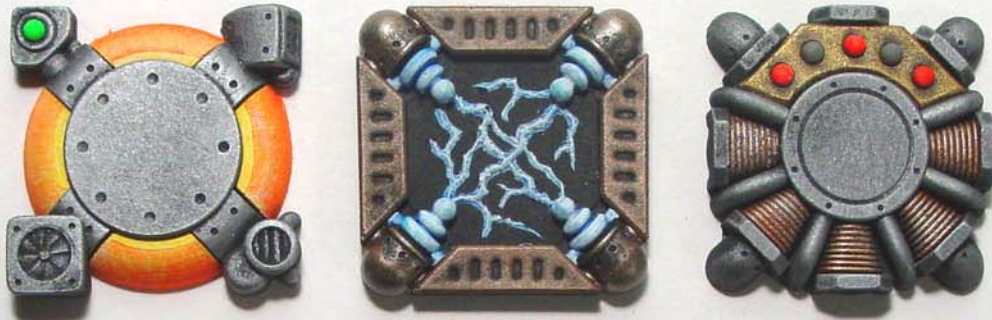

Mold #424 Pieces

Blocks shown actual size.

Assembled tiles are 1.5" square and 1/4" thick.

Detail of assembled and painted tiles.