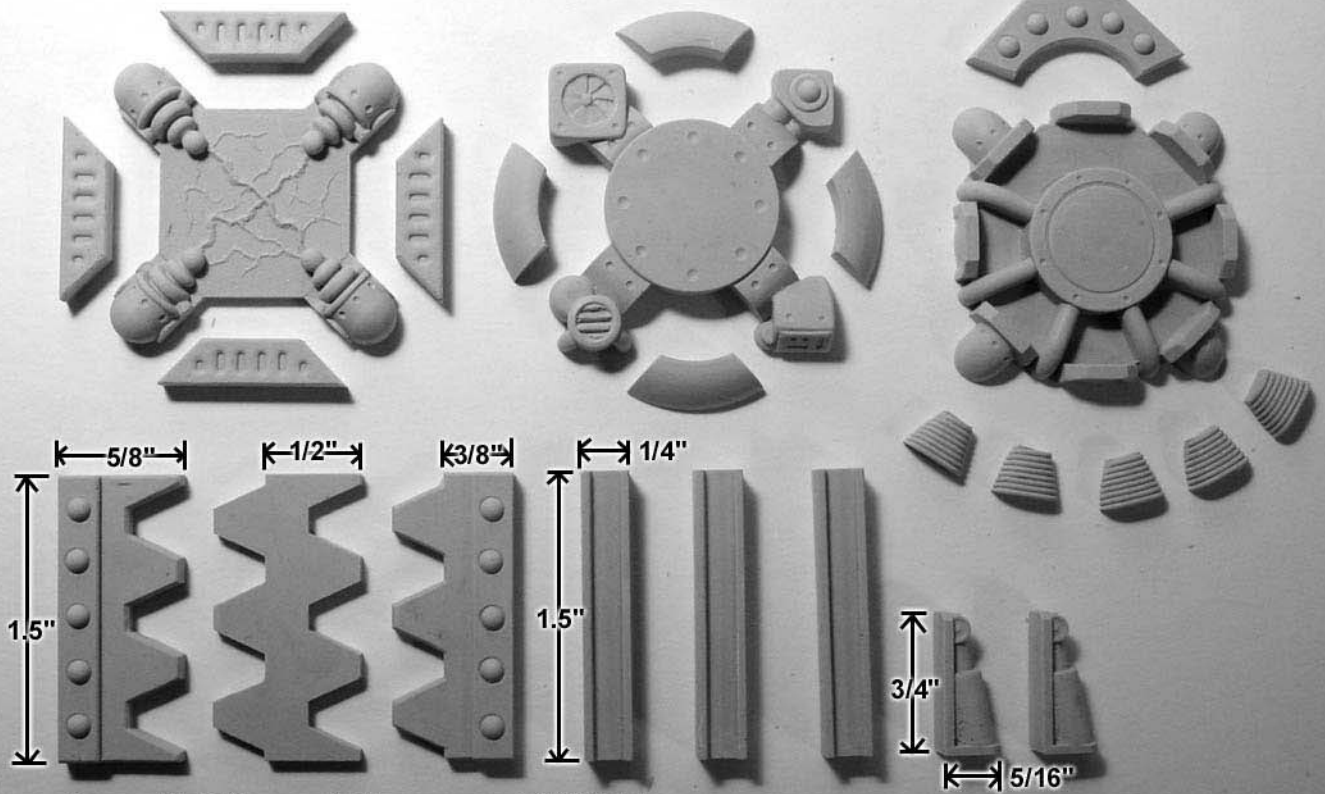

Mold #424 Pieces

Blocks shown actual size.

Assembled tiles are 1.5" square and 1/4" thick.

Detail of assembled and painted tiles.