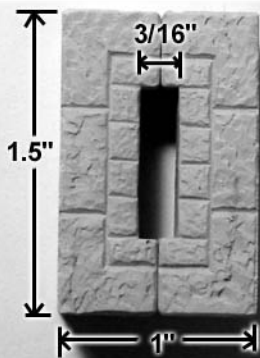

### Mold #50 Pieces

All textured blocks are 1/2" tall. Blocks shown actual size.

### Finished arrow slit and arch sizes.