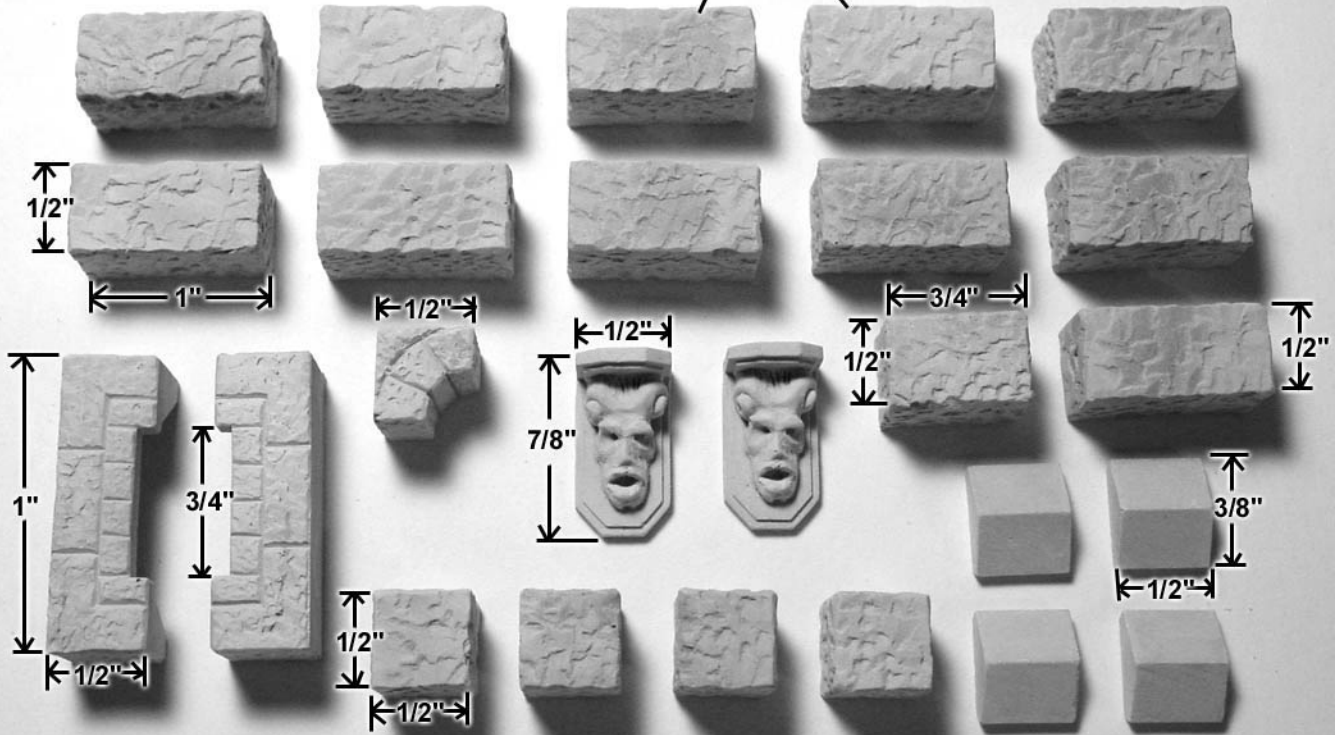

### Mold #50 Pieces

All textured blocks are 1/2" tall. Blocks shown actual size.

### Finished arrow slit and arch sizes.